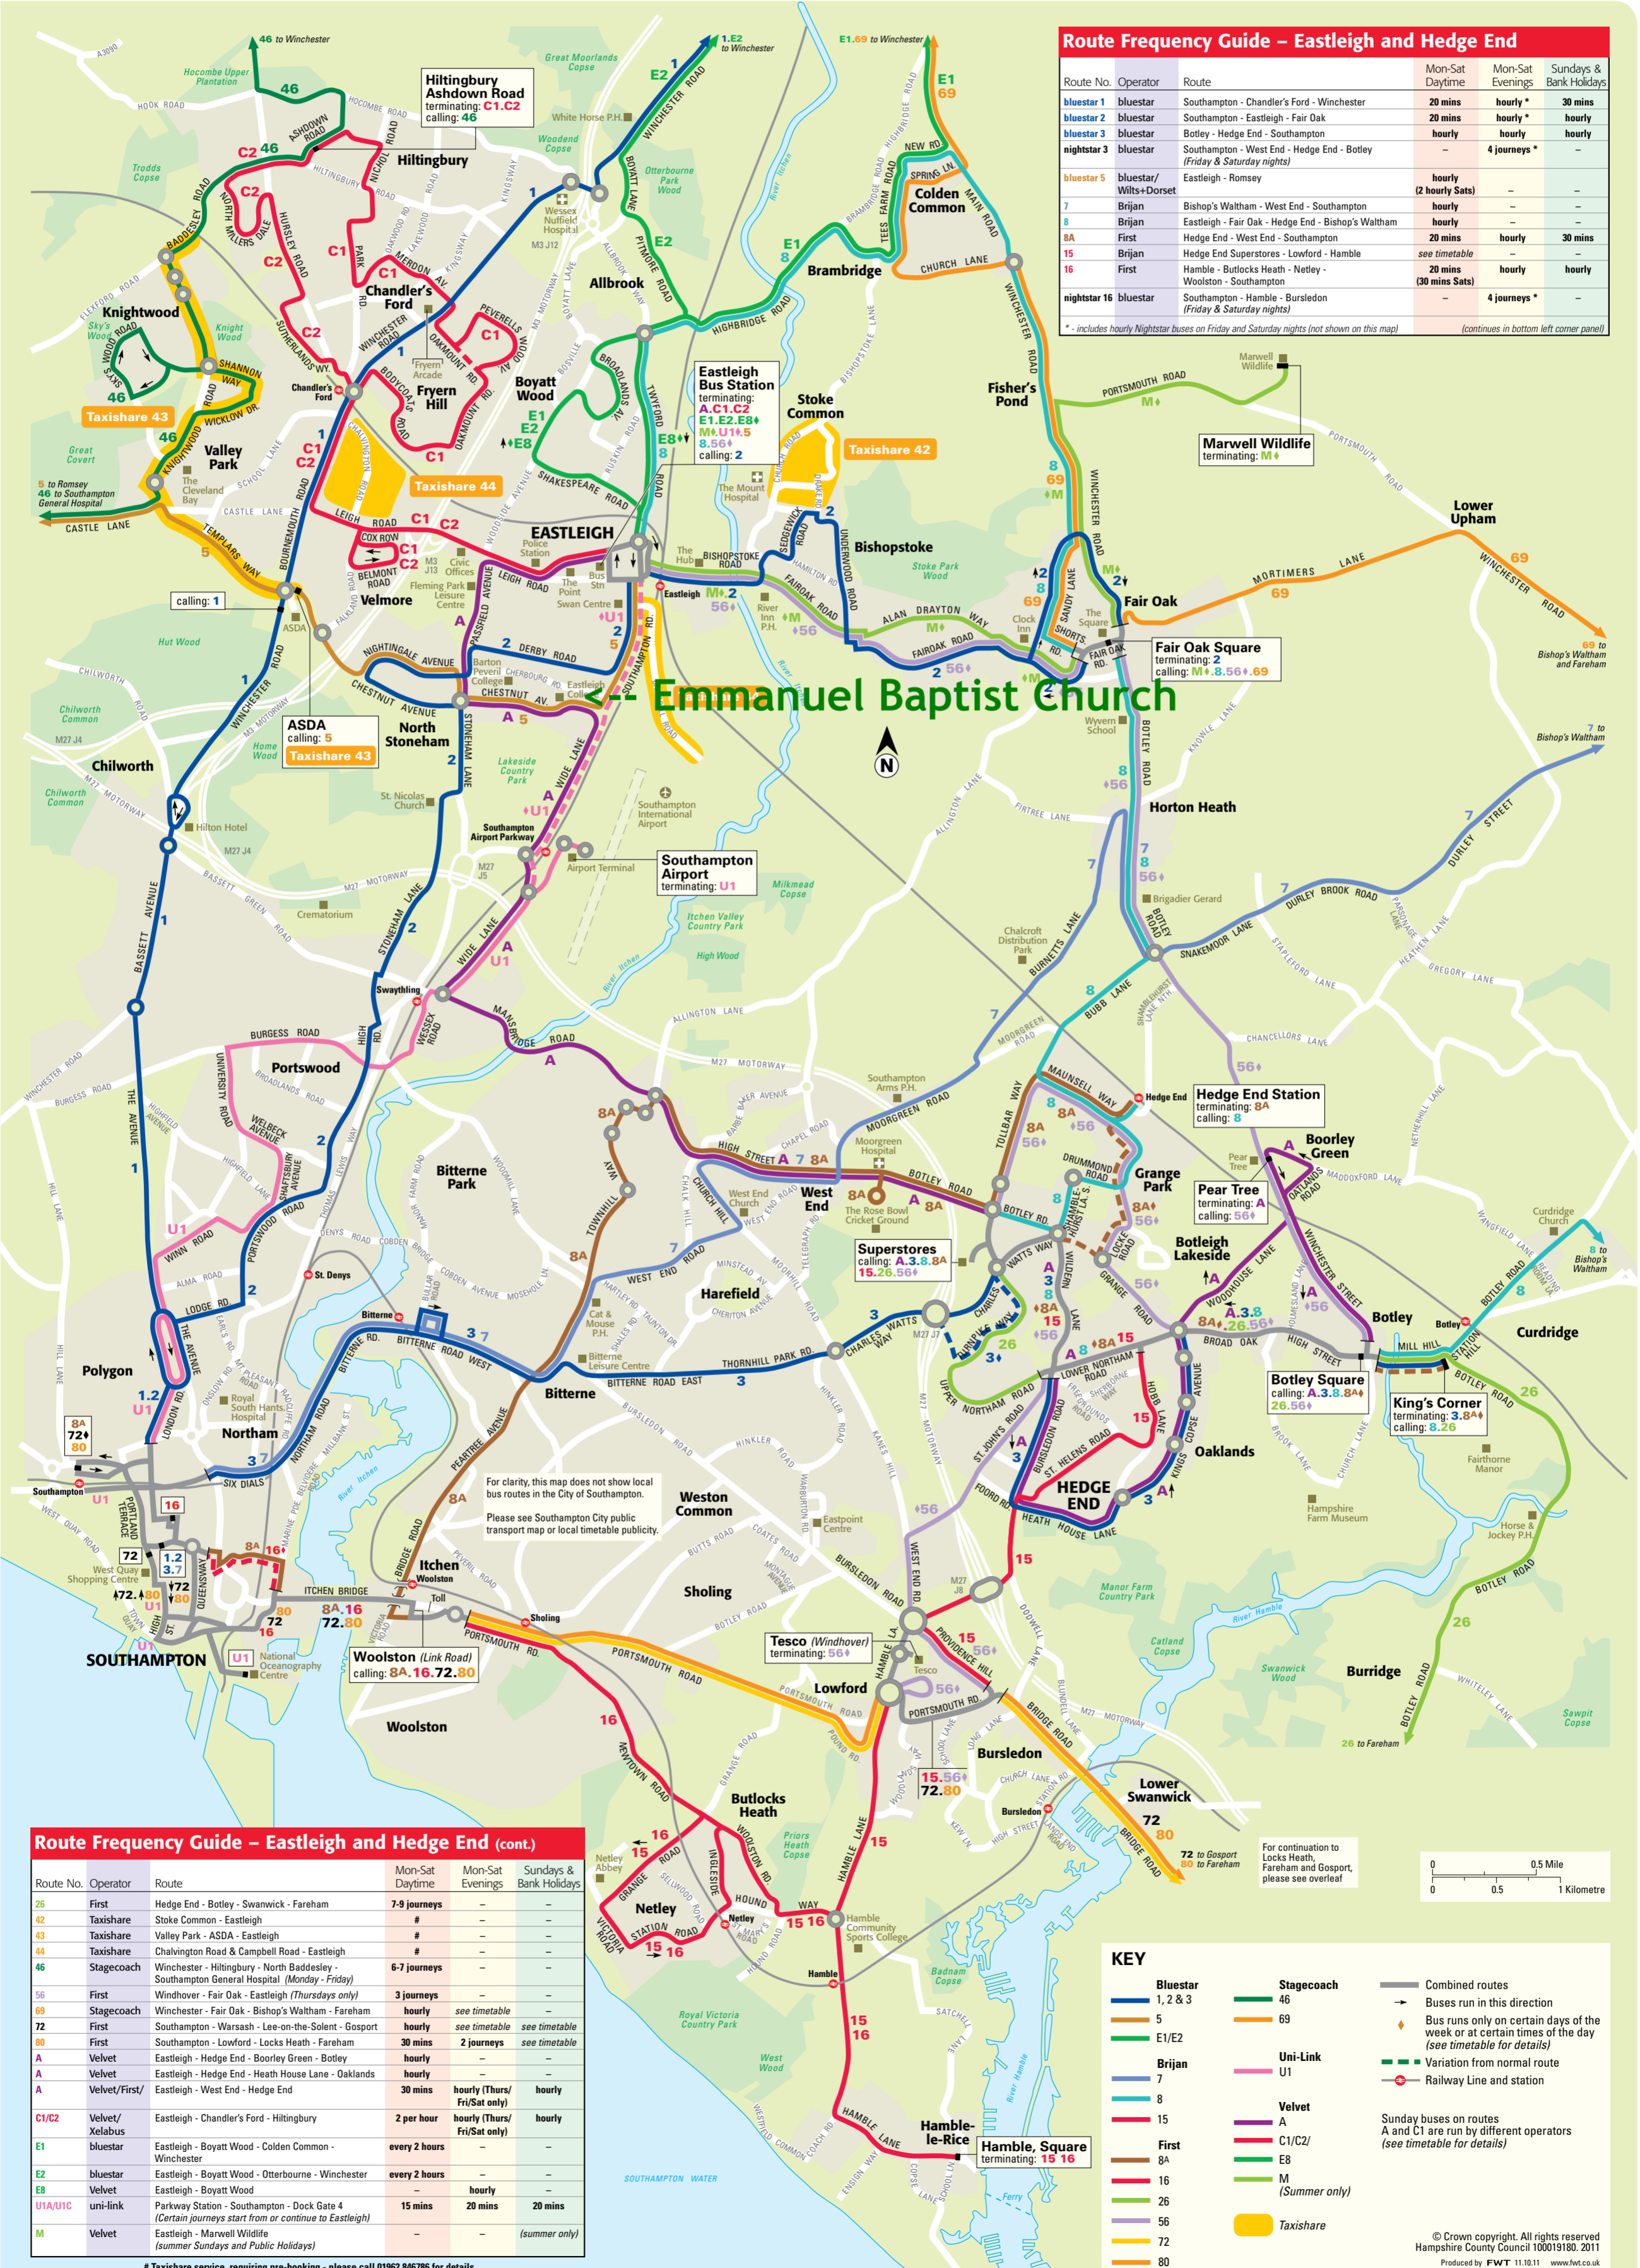

Eastleigh Bus Network

Oct 2011

Route Frequency Guide – Eastleigh and Hedge End

Route No.	Operator	Route	Mon-Sat Daytime	Mon-Sat Evenings	Sundays & Bank Holidays
bluestar 1	bluestar	Southampton - Chandler's Ford - Winchester	20 mins	hourly *	30 mins
bluestar 2	bluestar	Southampton - Eastleigh - Fair Oak	20 mins	hourly *	hourly
bluestar 3	bluestar	Botley - Hedge End - Southampton	hourly	hourly	hourly
nightstar 3	bluestar	Southampton - West End - Hedge End - Botley (Friday & Saturday nights)		4 journeys *	
bluestar 5	bluestar/Wilts+Dorset	Eastleigh - Romsey	hourly (2 hourly Sats)	-	-
7	Brijan	Bishop's Waltham - West End - Southampton	hourly	-	-
8	Brijan	Eastleigh - Fair Oak - Hedge End - Bishop's Waltham	hourly	-	-
8A	First	Hedge End - West End - Southampton	20 mins	hourly	30 mins
15	Brijan	Hedge End Superstores - Lowford - Hamble	see timetable	-	-
16	First	Hamble - Butlocks Heath - Netley - Woolston - Southampton	30 mins (30 mins Sats)	hourly	hourly
nightstar 16	bluestar	Southampton - Hamble - Bursledon (Friday & Saturday nights)	-	4 journeys *	-

Route Frequency Guide – Eastleigh and Hedge End (cont.)

Route No.	Operator	Route	Mon-Sat Daytime	Mon-Sat Evenings	Sundays & Bank Holidays
26	First	Hedge End - Botley - Swanwick - Fareham	7-9 journeys	-	-
42	Taxishare	Stoke Common - Eastleigh	#	-	-
43	Taxishare	Valley Park - ASDA - Eastleigh	#	-	-
44	Taxishare	Chalvington Road & Campbell Road - Eastleigh	#	-	-
46	Stagecoach	Winchester - Hittingbury - North Baddesley - Southampton General Hospital (Monday - Friday)	6-7 journeys	-	-
56	First	Winchester - Fair Oak - Eastleigh (Thursdays only)	3 journeys	-	-
69	Stagecoach	Winchester - Fair Oak - Bishop's Waltham - Fareham	hourly	see timetable	-
72	First	Southampton - Warsash - Lee-on-the-Solent - Gosport	hourly	see timetable	see timetable
80	First	Southampton - Lowford - Locks Heath - Fareham	30 mins	2 journeys	see timetable
A	Velvet	Eastleigh - Hedge End - Boorley Green - Botley	hourly	-	-
A	Velvet	Eastleigh - Hedge End - Heath House Lane - Oaklands	hourly	-	-
A	Velvet/First	Eastleigh - West End - Hedge End	30 mins	hourly (Thurs/Fri/Sat only)	hourly
C1/C2	Velvet/Xelabus	Eastleigh - Chandler's Ford - Hittingbury	2 per hour	hourly (Thurs/Fri/Sat only)	hourly
E1	bluestar	Eastleigh - Boyatt Wood - Colden Common - Winchester	every 2 hours	-	-
E2	bluestar	Eastleigh - Boyatt Wood - Otterbourne - Winchester	every 2 hours	-	-
E8	Velvet	Eastleigh - Boyatt Wood	-	hourly	-
U1A/U1C	uni-link	Parkway Station - Southampton - Dock Gate 4 (Certain journeys start from or continue to Eastleigh)	15 mins	20 mins	20 mins
M	Velvet	Eastleigh - Marwell Wildlife (summer Sundays and Public Holidays)	-	-	(summer only)

Taxishare service, requiring pre-booking - please call 01962 846786 for details

KEY

- Bluestar 1, 2 & 3
- 5
- E1/E2
- Brijan 7
- 8
- 15
- First 8A
- 16
- 26
- 56
- 72
- 80
- Stagecoach 46
- 69
- Uni-Link U1
- Velvet A
- C1/C2
- E8
- M (Summer only)
- Taxishare
- Combined routes
- Buses run in this direction
- Bus runs only on certain days of the week or at certain times of the day (see timetable for details)
- Variation from normal route
- Railway Line and station

Sunday buses on routes A and C1 are run by different operators (see timetable for details)

For continuation to Locks Heath, Fareham and Gosport, please see overleaf

0 0.5 1 Mile
0 0.5 1 Kilometre

© Crown copyright. All rights reserved
Hampshire County Council 100019180. 2011
Produced by FWT 11.10.11 www.fwt.co.uk